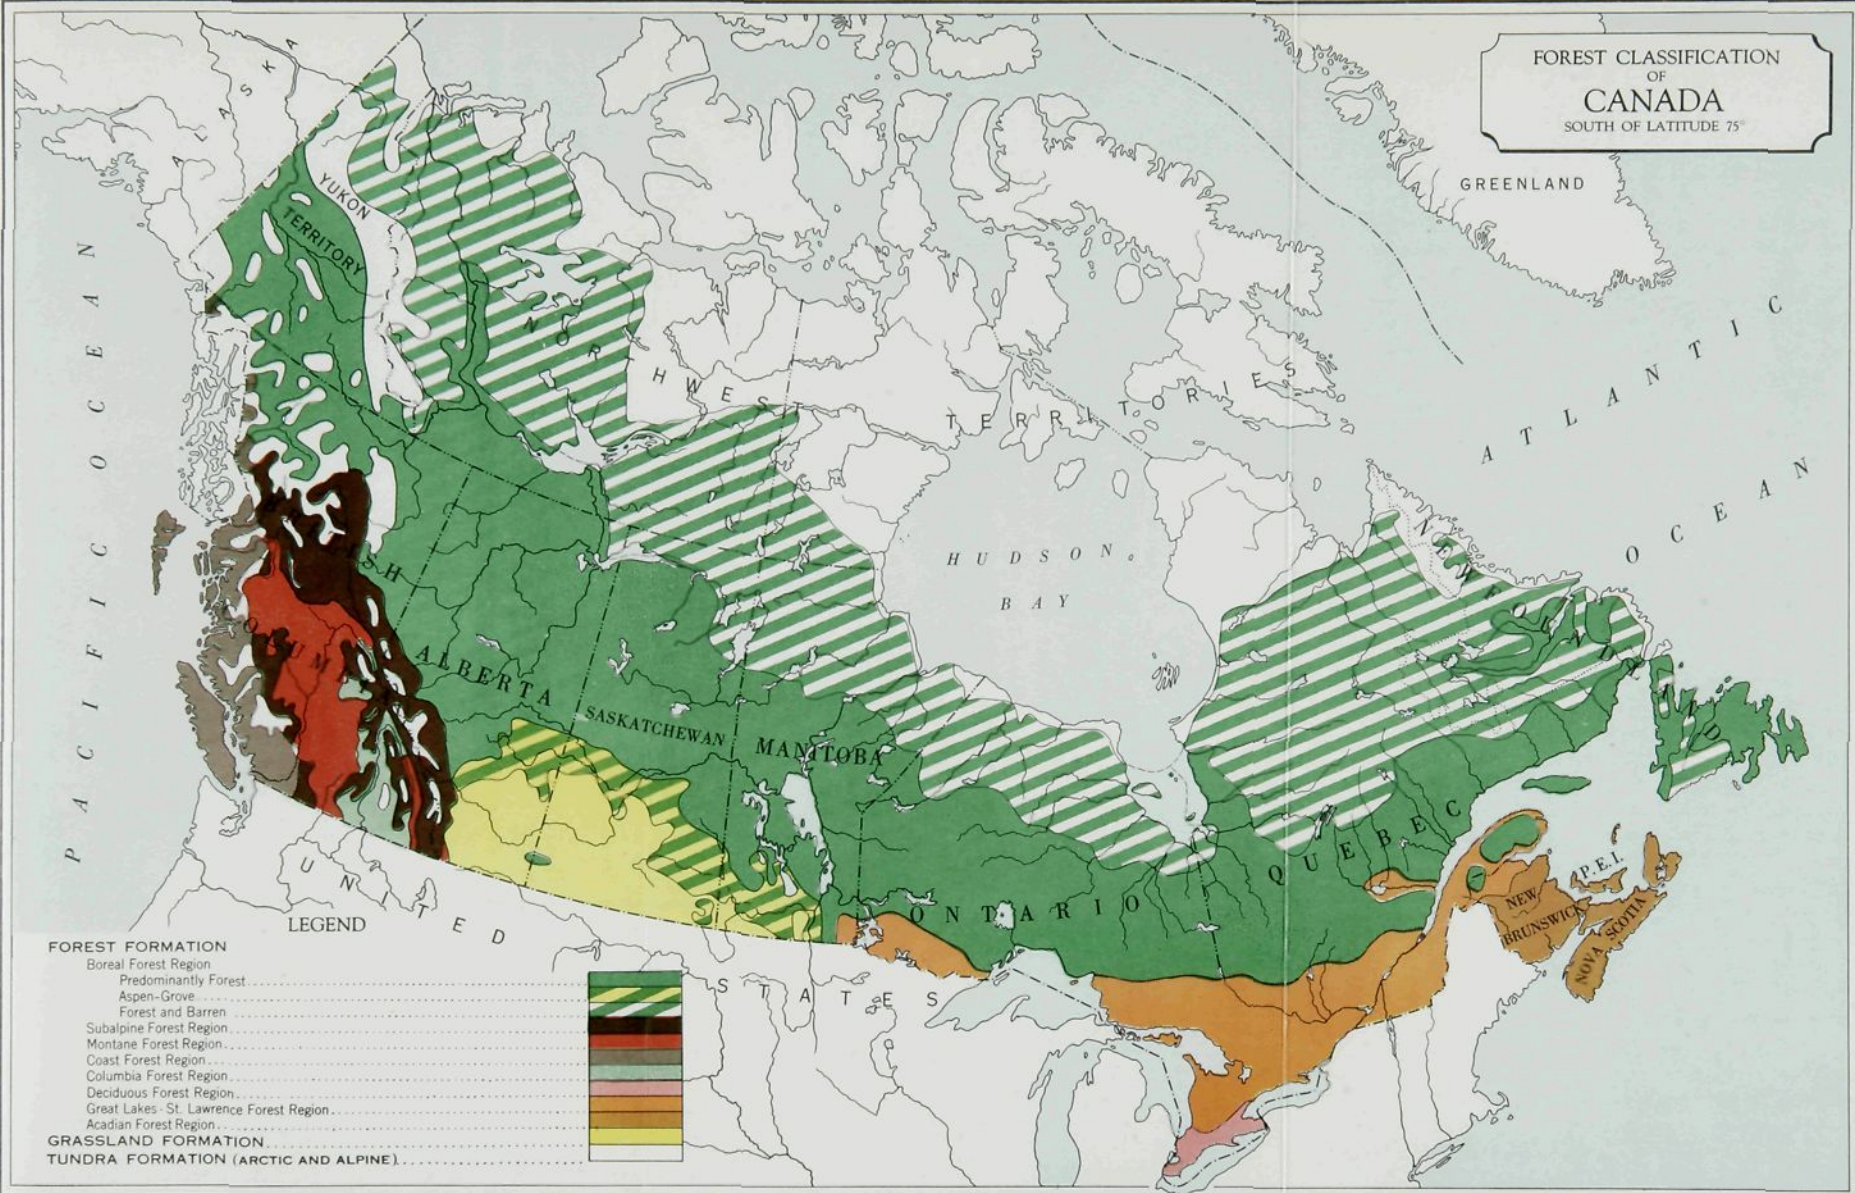

FOREST CLASSIFICATION  
OF  
CANADA  
SOUTH OF LATITUDE 75°

FOREST FORMATION

- Boreal Forest Region
- Predominantly Forest
- Aspen-Grove
- Forest and Barren
- Subalpine Forest Region
- Montane Forest Region
- Coast Forest Region
- Columbia Forest Region
- Deciduous Forest Region
- Great Lakes - St. Lawrence Forest Region
- Acadian Forest Region

GRASSLAND FORMATION

- TUNDRA FORMATION (ARCTIC AND ALPINE)